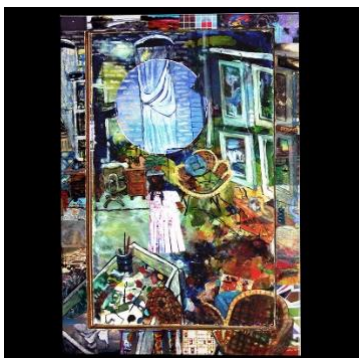

\$1,800.00

Calamity. Oil on window (reverse painting on the glass) with collage, objects, carved and painted board. 46 in. x 44 in.

\$5,500.00

Creation. Oil on window (reverse painting on the glass) with collage and objects. 27 in. x 40 in.

\$2,500.00

Peep Show. Oil on window (reverse painting and collage on the glass) with collage and objects. 46 in. x 44 in.

\$5,500.00

Prism. Oil on window (reverse painting on the glass) with collage and objects. 20 in. x 34 in.

\$1,500.00

Process. Oil on window (reverse painting on the glass) with collage and objects. Window size 46 in x 44 in.

\$5,000.00

Stew Studio. Oil and mixed media on window (reverse painting on the glass) with collage and objects. Window size 26 in. x 40 in.

\$2,500.00

Still Life. Oil on window (reverse painting on the glass) with carving, collage and objects including painted glass panel. Window size 46 in. x 44 in.

\$6,000.00.

Studio Dreaming. Oil on window (reverse painting on the glass) with collage. 27 in. x 17 in.