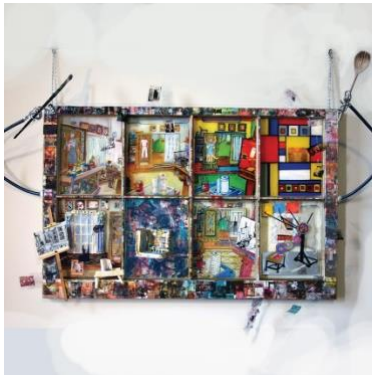

\$2,500.00

Peep Show. Oil on window (reverse painting and collage on the glass) with collage and objects. 46 in. x 44 in.

\$5,500.00

Prism. Oil on window (reverse painting on the glass) with collage and objects. 20 in. x 34 in.

\$1,500.00

Process. Oil on window (reverse painting on the glass) with collage and objects. Window size 46 in x 44 in.

\$5,000.00

Stew Studio. Oil and mixed media on window (reverse painting on the glass) with collage and objects. Window size 26 in. x 40 in.