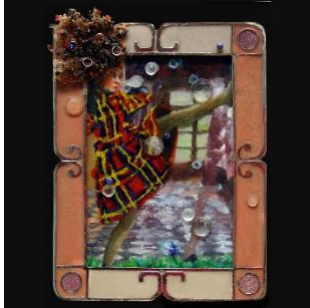

Blow Out. Oil paint with mixed media on multiple panes of glass with objects in found frame. 7 in. x 5.5 in.

$300.00